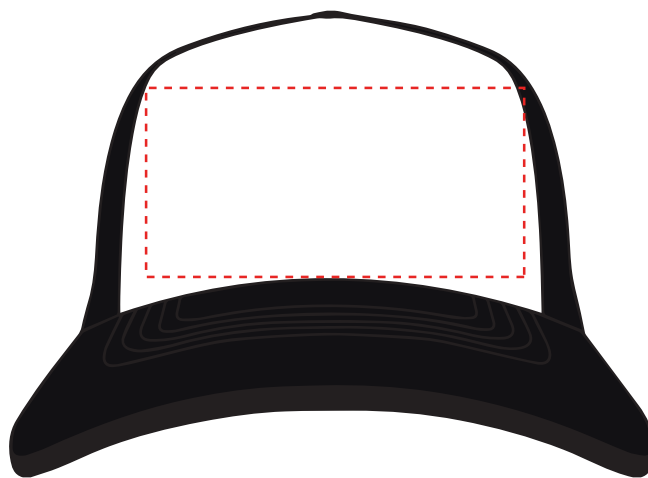

Your Ref:  
Our Ref:Quantity:  
Version: 1Product Code: CF1005  
Product Colour:**PRINTING CONCERNS: PRINT MAY DISCOLOUR****PRODUCT INFO: DUE TO THE NATURE OF THE PRODUCT THE PRINT POSITION MAY VARY BY 2 - 3 MM****Madiera Thread Colour**

The dashed line is to demonstrate print area and will not appear on your printed item

- Colour 1
- Colour 1
- Colour 1
- Colour 1

ARTWORK SCALE 50%

ARTWORK SCALE 100%  
Max print area 100mm x 50mm*To proceed, please approve visual via the online system.***PLEASE NOTE:**